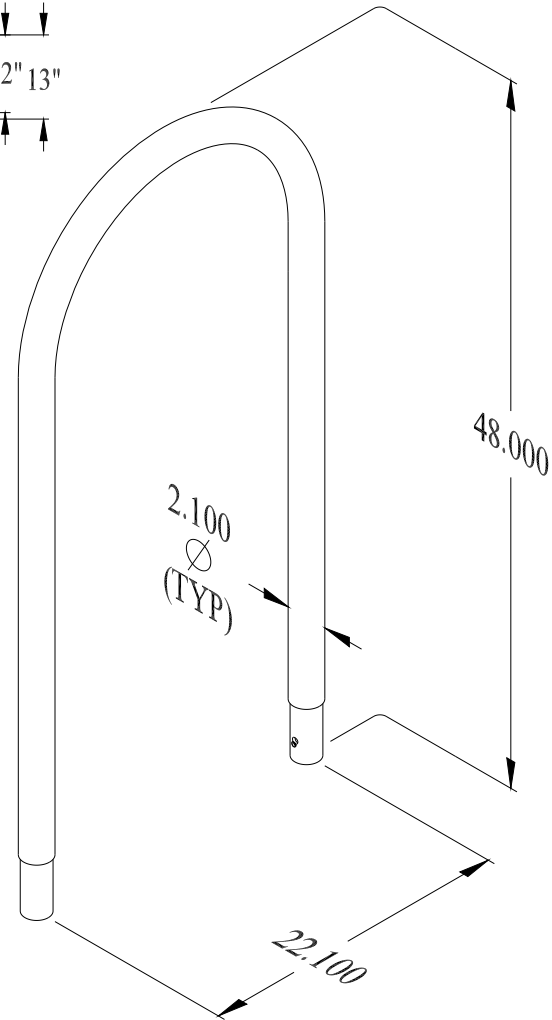

In Ground #12707
Surface #12700

Plastisol {Classic} Racks
Surface Mount / In Ground Mount

www.cyclesafe.com

SURFACE MOUNT

IN GROUND MOUNT

In Ground #12707
Surface #12700

Plastisol {Classic} Racks
Surface Mount / In Ground Mount {Dims}