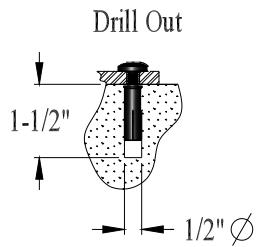

In Ground #12707
Surface #12700

Plastisol {Classic} Racks
Surface Mount / In Ground Mount

www.cyclesafe.com

SURFACE MOUNT

IN GROUND MOUNT

In Ground #12707
Surface #12700

Plastisol {Classic} Racks
Surface Mount / In Ground Mount {Dims}