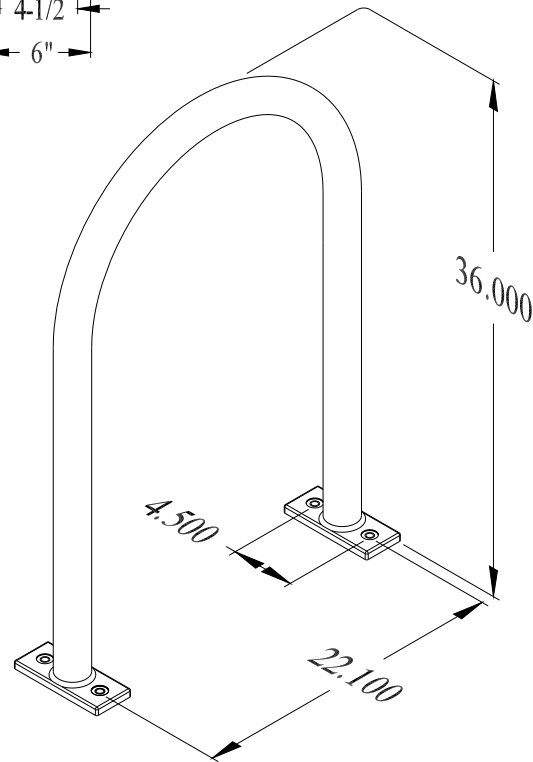

In Ground #12707
Surface #12700

Plastisol {Classic} Racks
Surface Mount / In Ground Mount

www.cyclesafe.com

SURFACE MOUNT

IN GROUND MOUNT

In Ground #12707
Surface #12700

Plastisol {Classic} Racks
Surface Mount / In Ground Mount {Dims}