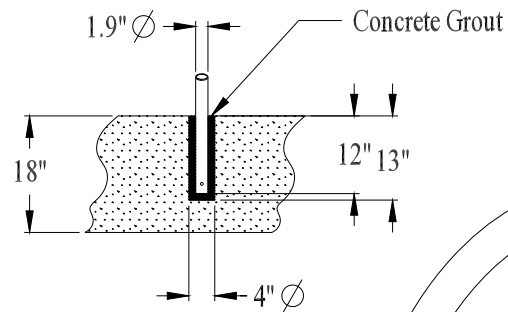

In Ground #12707
Surface #12700

Plastisol {Classic} Racks
Surface Mount / In Ground Mount

www.cyclesafe.com

SURFACE MOUNT

IN GROUND MOUNT

In Ground #12707
Surface #12700

Plastisol {Classic} Racks
Surface Mount / In Ground Mount {Dims}