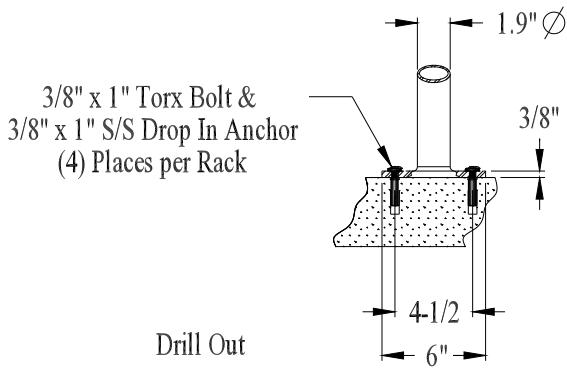

In Ground #12707
Surface #12700

Plastisol {Classic} Racks
Surface Mount / In Ground Mount

www.cyclesafe.com

SURFACE MOUNT

IN GROUND MOUNT

In Ground #12707
Surface #12700

Plastisol {Classic} Racks
Surface Mount / In Ground Mount {Dims}